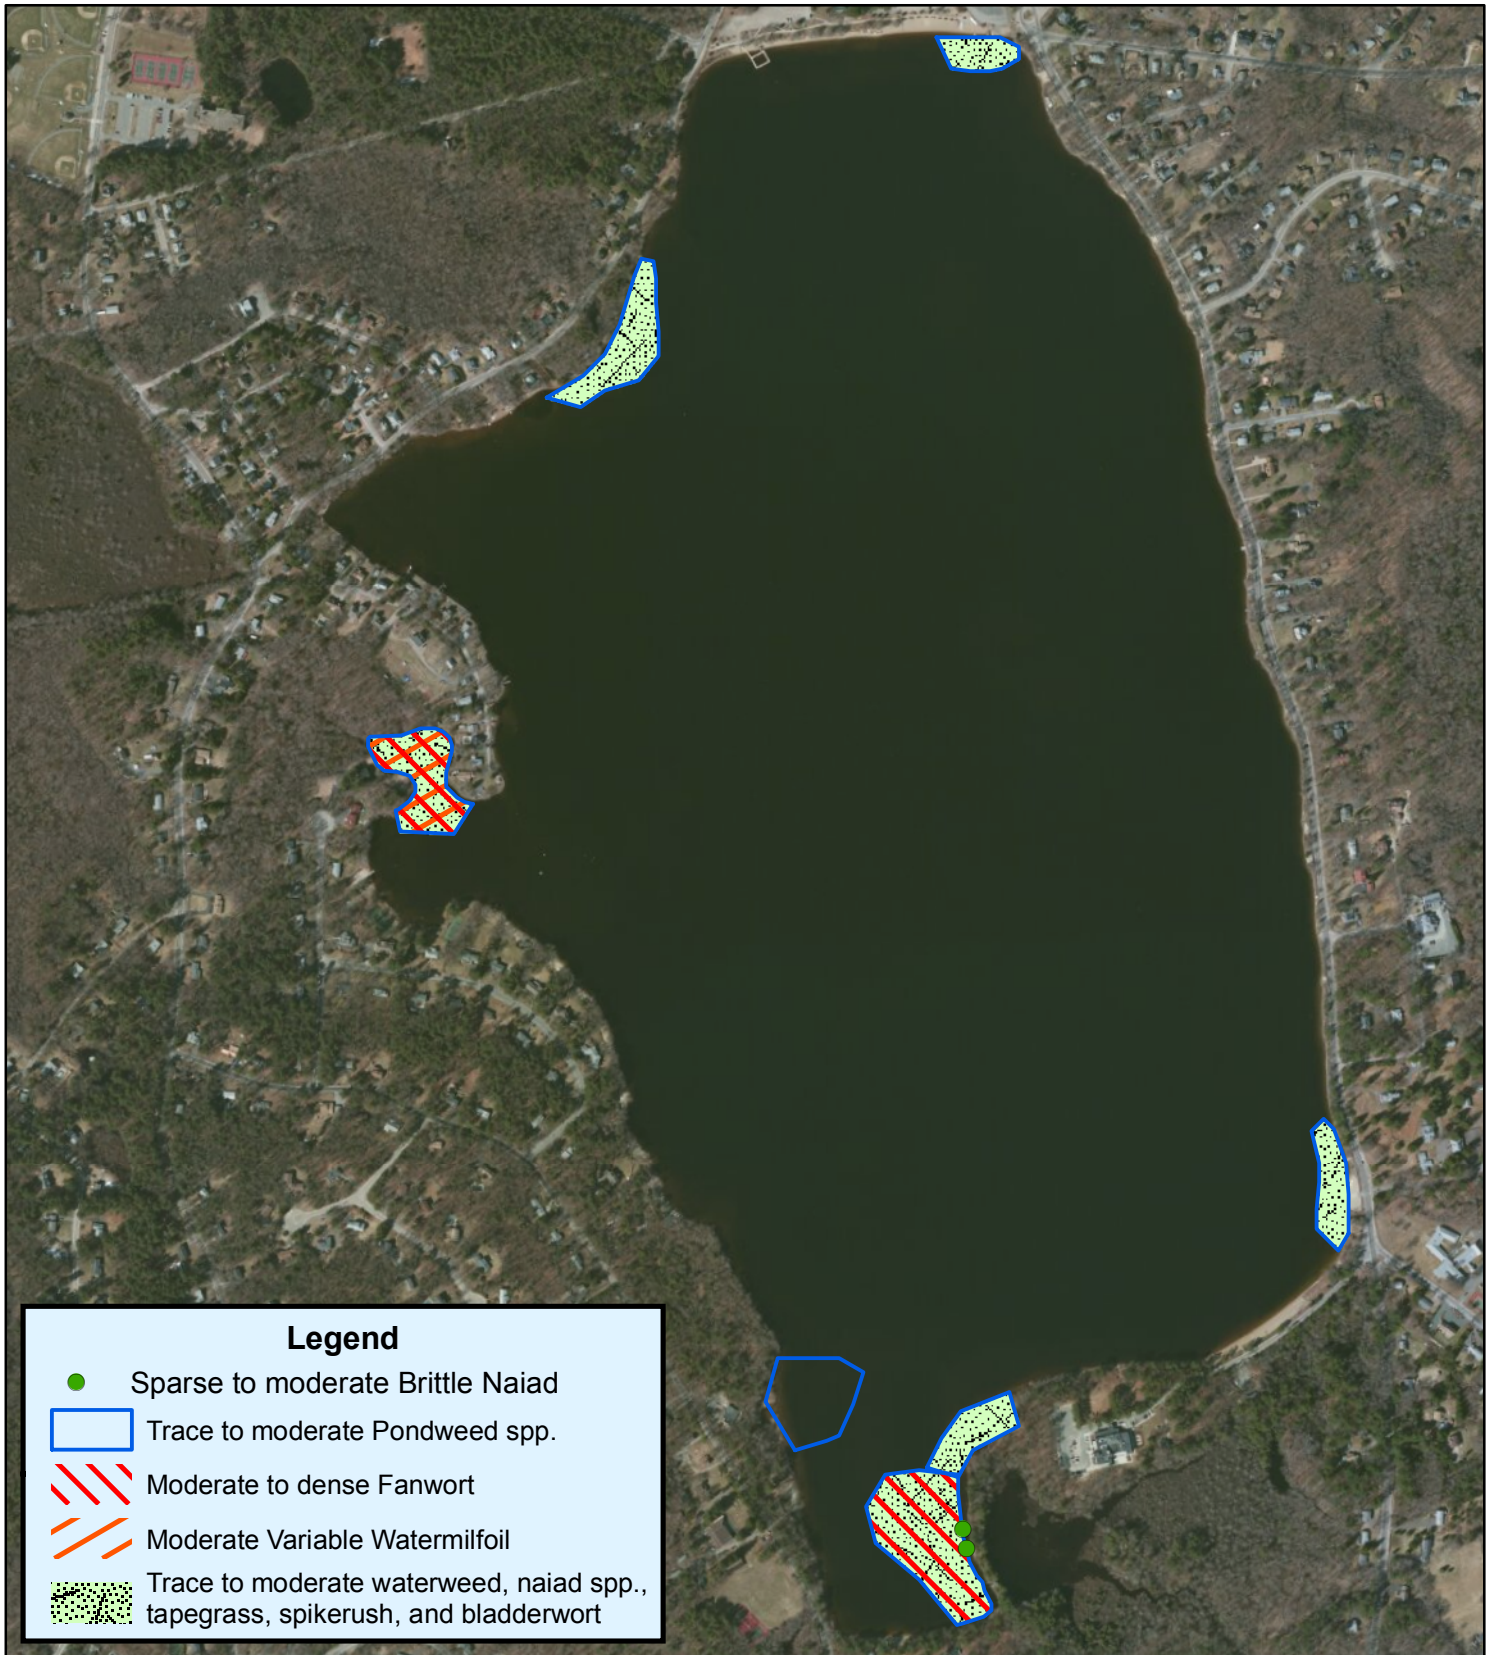

FIGURE 1: 2021 Vegetation Assemblage (10/8/2021)

Lake Massapoag
Sharon, MA

Lake Massapoag

Map Date: 10/12/21
Prepared by: DM
Office: SHREWSBURY, MA

FIGURE 1: 2020 Vegetation Assemblage

Lake Massapoag
Sharon, MA
Norfolk County
42.10334°, -71.17713°

Lake Massapoag

0 500 1,000 1,500 2,000 Feet

1:9,721

Map Date: 08/10/2020
Prepared by: AM
Office: SHREWSBURY, MA

**FIGURE 1:
FANWORT & VARIABLE WATERMILFOIL SURVEY**

Massapoag Lake
Sharon, Massachusetts
[Norfolk County]
42.101925°, -71.177801°

Date: 8/9/2019
File: Massapoag_CC_MHSurvey_072419
Prepared by: KM
Office: Washington, NJ

FIGURE 1: 2018 Vegetation Assemblage

Legend

-  Common reed stand
-  Chlorotic fanwort and waterlilies managed with fluridone
-  Moderate fanwort growth with sparse pondweeds and yellow lilies.
-  Mixed growth of yellow waterlilies, white waterlilies, and watershield.

1:11,000

Map Date: 08/31/18
Prepared by: MS
Office: SHREWSBURY, MA

Lake Massapoag

Fanwort and Variable milfoil Locations

Legend:

Legend

Dense fanwort with dense waterlily around shoreline

Scattered fanwort patches