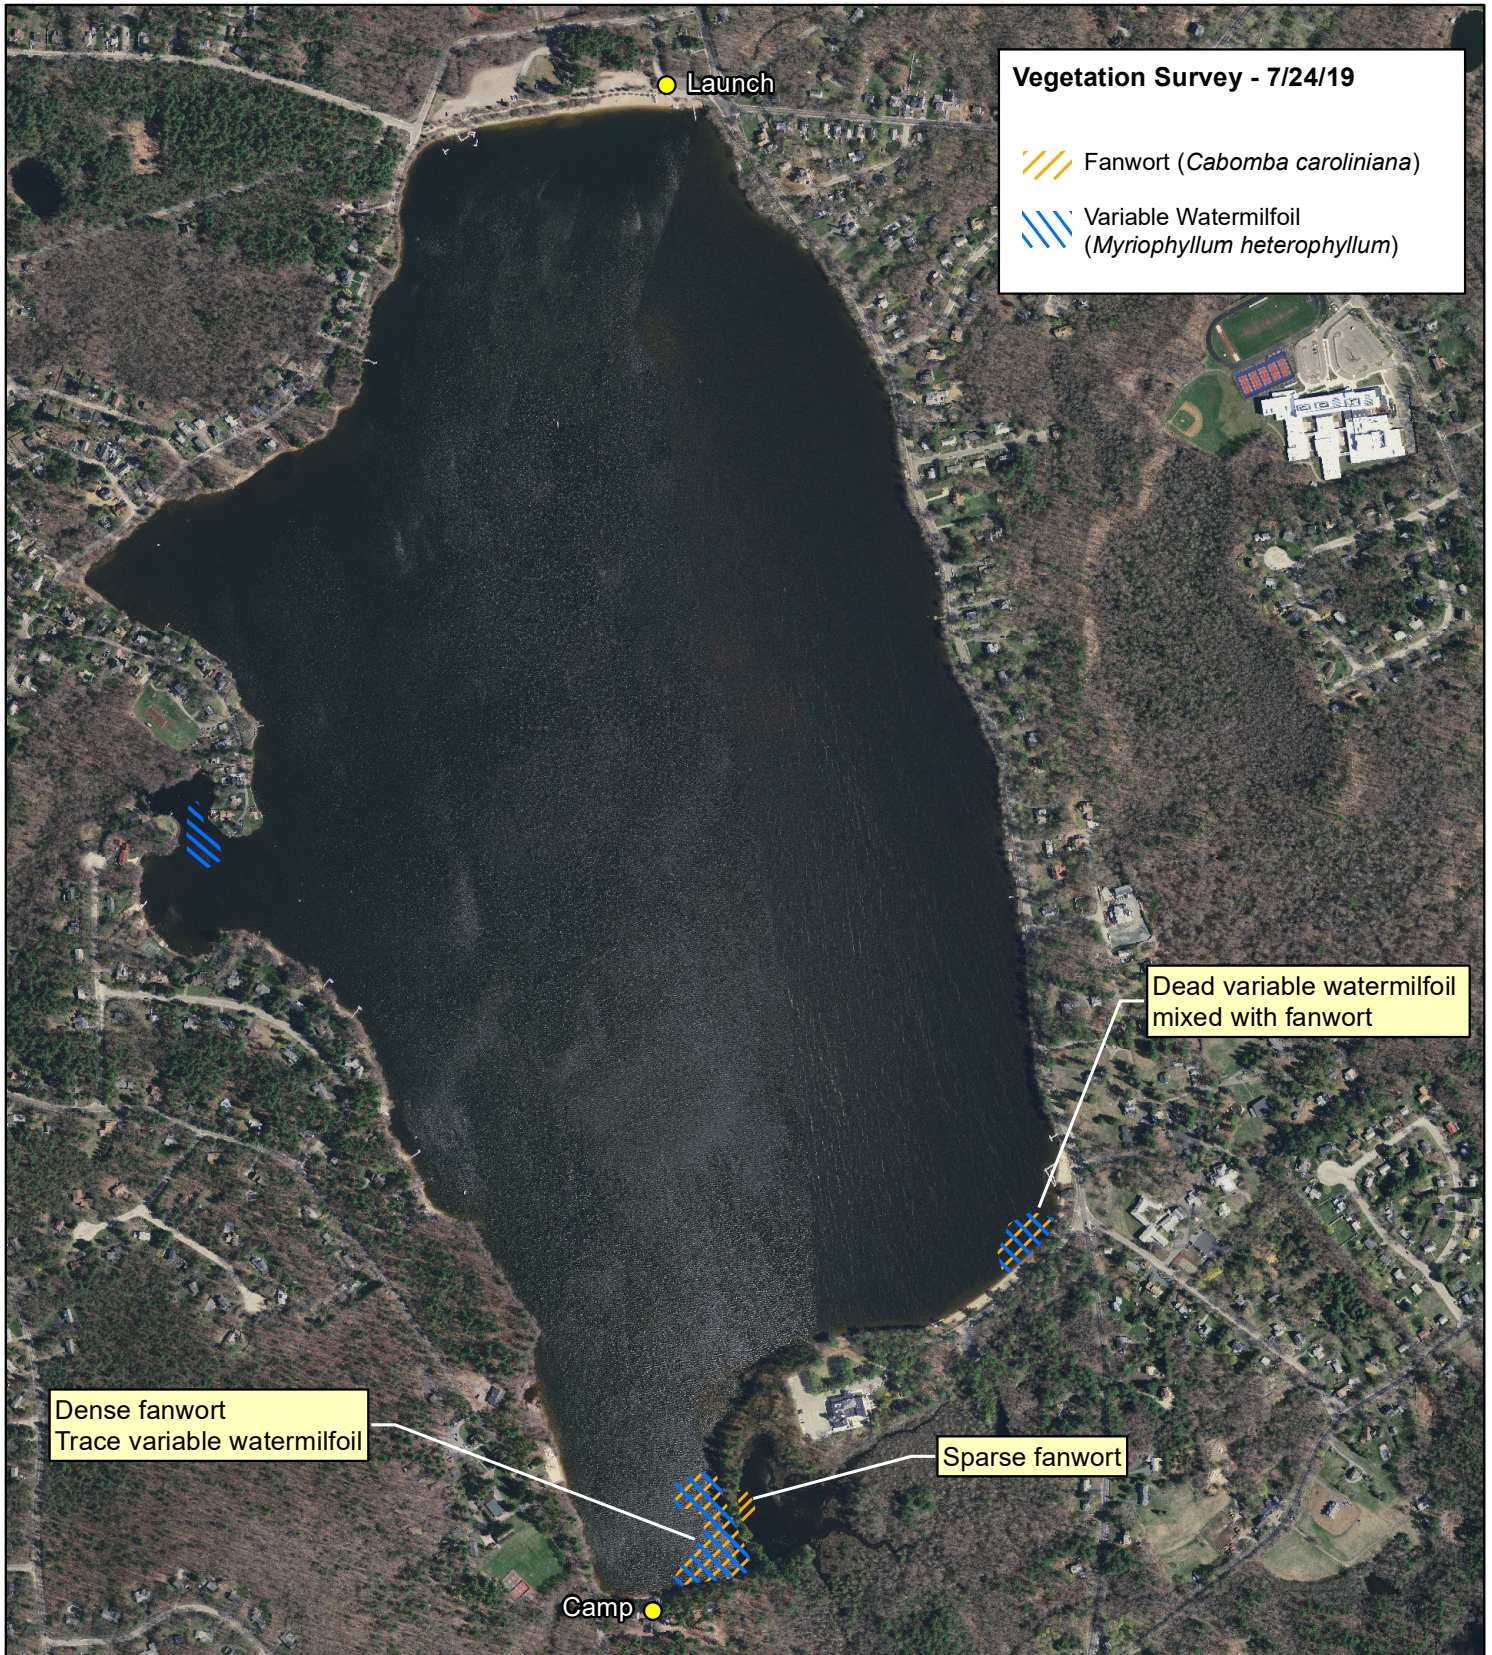

FIGURE 1: 2021 Vegetation Assemblage (10/8/2021)

Lake Massapoag
Sharon, MA

Lake Massapoag

Map Date: 10/12/21
Prepared by: DM
Office: SHREWSBURY, MA

FIGURE 1: 2020 Vegetation Assemblage

Lake Massapoag
Sharon, MA
Norfolk County
42.10334°, -71.17713°

Lake Massapoag

0 500 1,000 1,500 2,000 Feet

1:9,721

Map Date: 08/10/2020
Prepared by: AM
Office: SHREWSBURY, MA

**FIGURE 1:
FANWORT & VARIABLE WATERMILFOIL SURVEY**

Massapoag Lake
Sharon, Massachusetts
[Norfolk County]
42.101925°, -71.177801°

Date: 8/9/2019
File: Massapoag_CC_MHSurvey_072419
Prepared by: KM
Office: Washington, NJ

FIGURE 1: 2018 Vegetation Assemblage

Legend

-  Common reed stand
-  Chlorotic fanwort and waterlilies managed with fluridone
-  Moderate fanwort growth with sparse pondweeds and yellow lilies.
-  Mixed growth of yellow waterlilies, white waterlilies, and watershield.

1:11,000

Map Date: 08/31/18
Prepared by: MS
Office: SHREWSBURY, MA

Lake Massapoag

Fanwort and Variable milfoil Locations

Legend:

Legend

Dense fanwort with dense waterlily around shoreline

Scattered fanwort patches