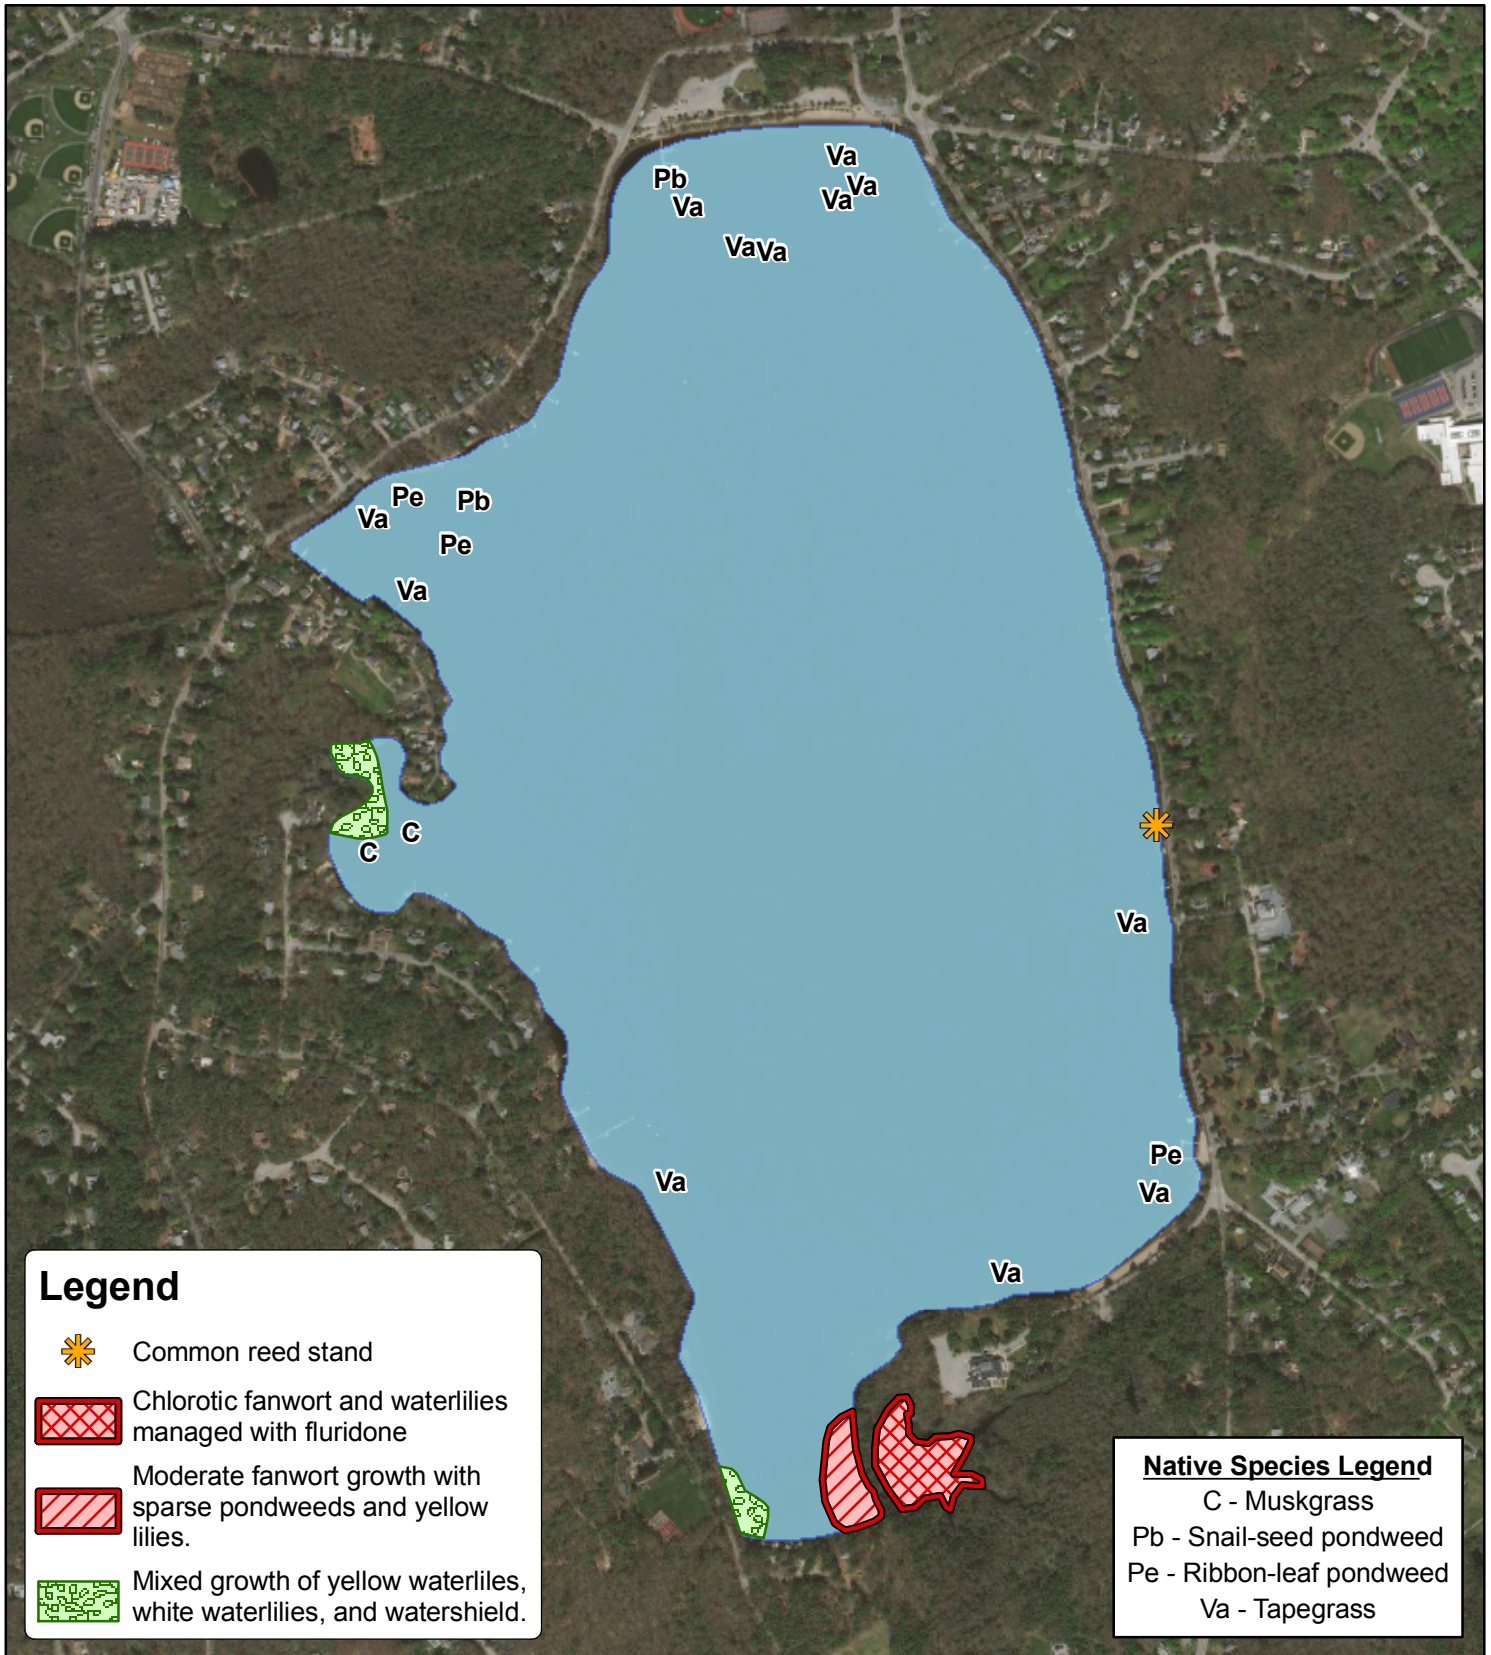

FIGURE 1: 2021 Vegetation Assemblage (10/8/2021)

Lake Massapoag
Sharon, MA

Lake Massapoag

Map Date: 10/12/21
Prepared by: DM
Office: SHREWSBURY, MA

FIGURE 1: 2020 Vegetation Assemblage

Lake Massapoag
Sharon, MA
Norfolk County
42.10334°, -71.17713°

Lake Massapoag

0 500 1,000 1,500 2,000 Feet

1:9,721

Map Date: 08/10/2020
Prepared by: AM
Office: SHREWSBURY, MA

**FIGURE 1:
FANWORT & VARIABLE WATERMILFOIL SURVEY**

Massapoag Lake
Sharon, Massachusetts
[Norfolk County]
42.101925°, -71.177801°

Date: 8/9/2019
File: Massapoag_CC_MHSurvey_072419
Prepared by: KM
Office: Washington, NJ

FIGURE 1: 2018 Vegetation Assemblage

Legend

-  Common reed stand
-  Chlorotic fanwort and waterlilies managed with fluridone
-  Moderate fanwort growth with sparse pondweeds and yellow lilies.
-  Mixed growth of yellow waterlilies, white waterlilies, and watershield.

1:11,000

Map Date: 08/31/18
Prepared by: MS
Office: SHREWSBURY, MA

Lake Massapoag

Fanwort and Variable milfoil Locations

Legend:

Legend

Dense fanwort with dense waterlily around shoreline

Scattered fanwort patches