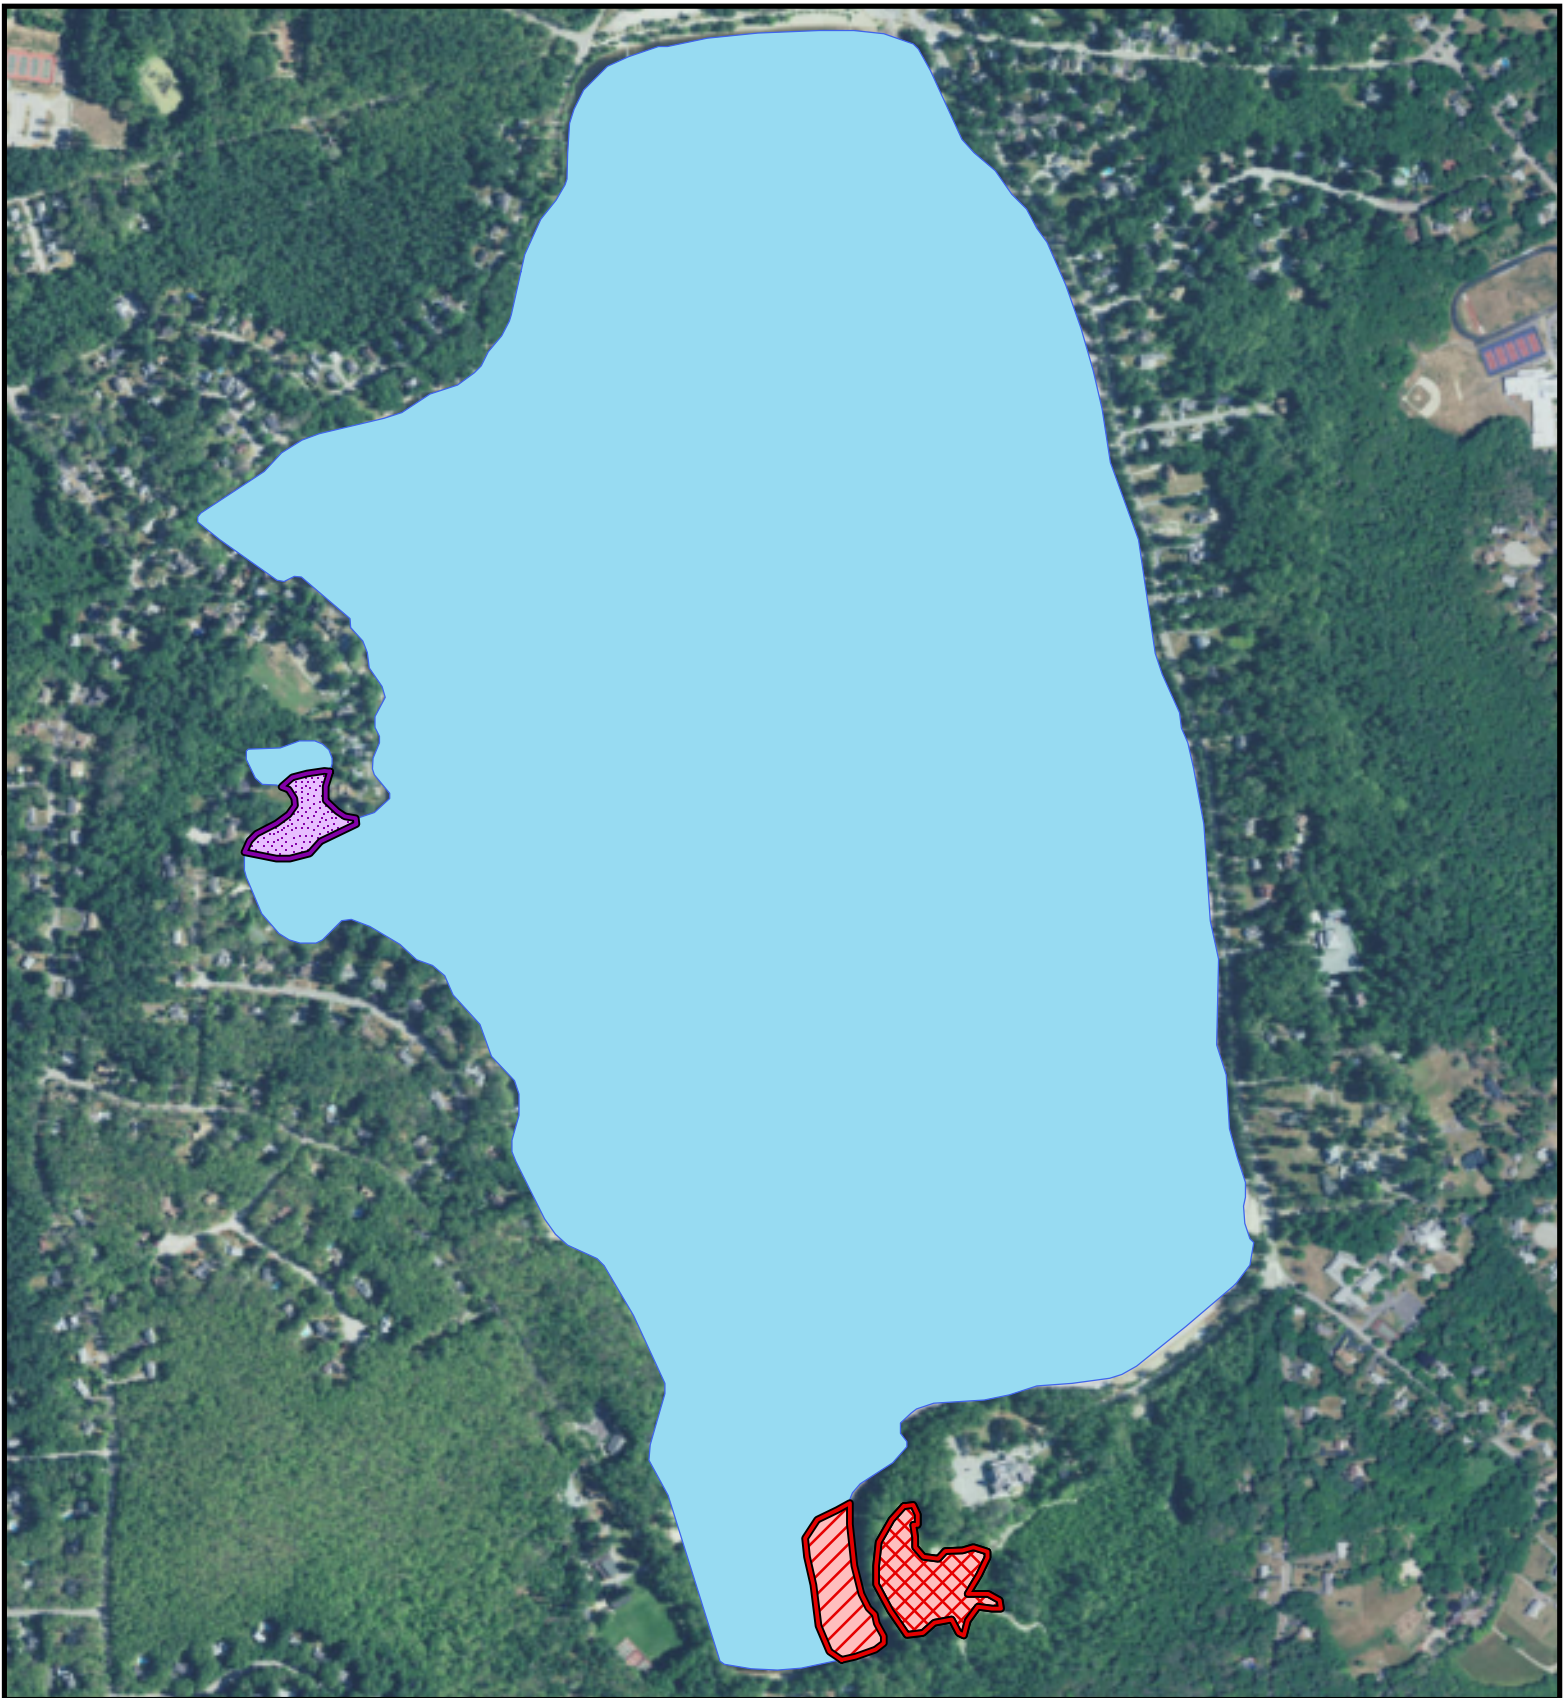

Lake Massapoag

0 500 1,000 1,500 2,000 Feet

1:9,721

Map Date: 08/10/2020
Prepared by: AM
Office: SHREWSBURY, MA

**FIGURE 1:
FANWORT & VARIABLE WATERMILFOIL SURVEY**

Massapoag Lake
Sharon, Massachusetts
[Norfolk County]
42.101925°, -71.177801°

- Native Species Legend**
- C - Muskgrass
 - Pb - Snail-seed pondweed
 - Pe - Ribbon-leaf pondweed
 - Va - Tapegrass

Lake Massapoag
Sharon, MA
Norfolk County
42.10334°, -71.17713°

Lake Massapoag

0 500 1,000 1,500 Feet

1:11,000

Map Date: 08/31/18
Prepared by: MS
Office: SHREWSBURY, MA

Lake Massapoag

Fanwort and Variable milfoil Locations

Legend:

Legend

Dense fanwort with dense waterlily around shoreline

Scattered fanwort patches

Sparse variable milfoil plants within shallow water

FIGURE:	SURVEY DATE:	MAP DATE:
1	9/11/17	9/15/17

SOLITUDE
LAKE MANAGEMENT

590 LAKE STREET
SHREWSBURY, MASSACHUSETTS 01545
PHONE: (508) 865-1000
WEB: WWW.SOLITUDELAKEMANAGEMENT.COM