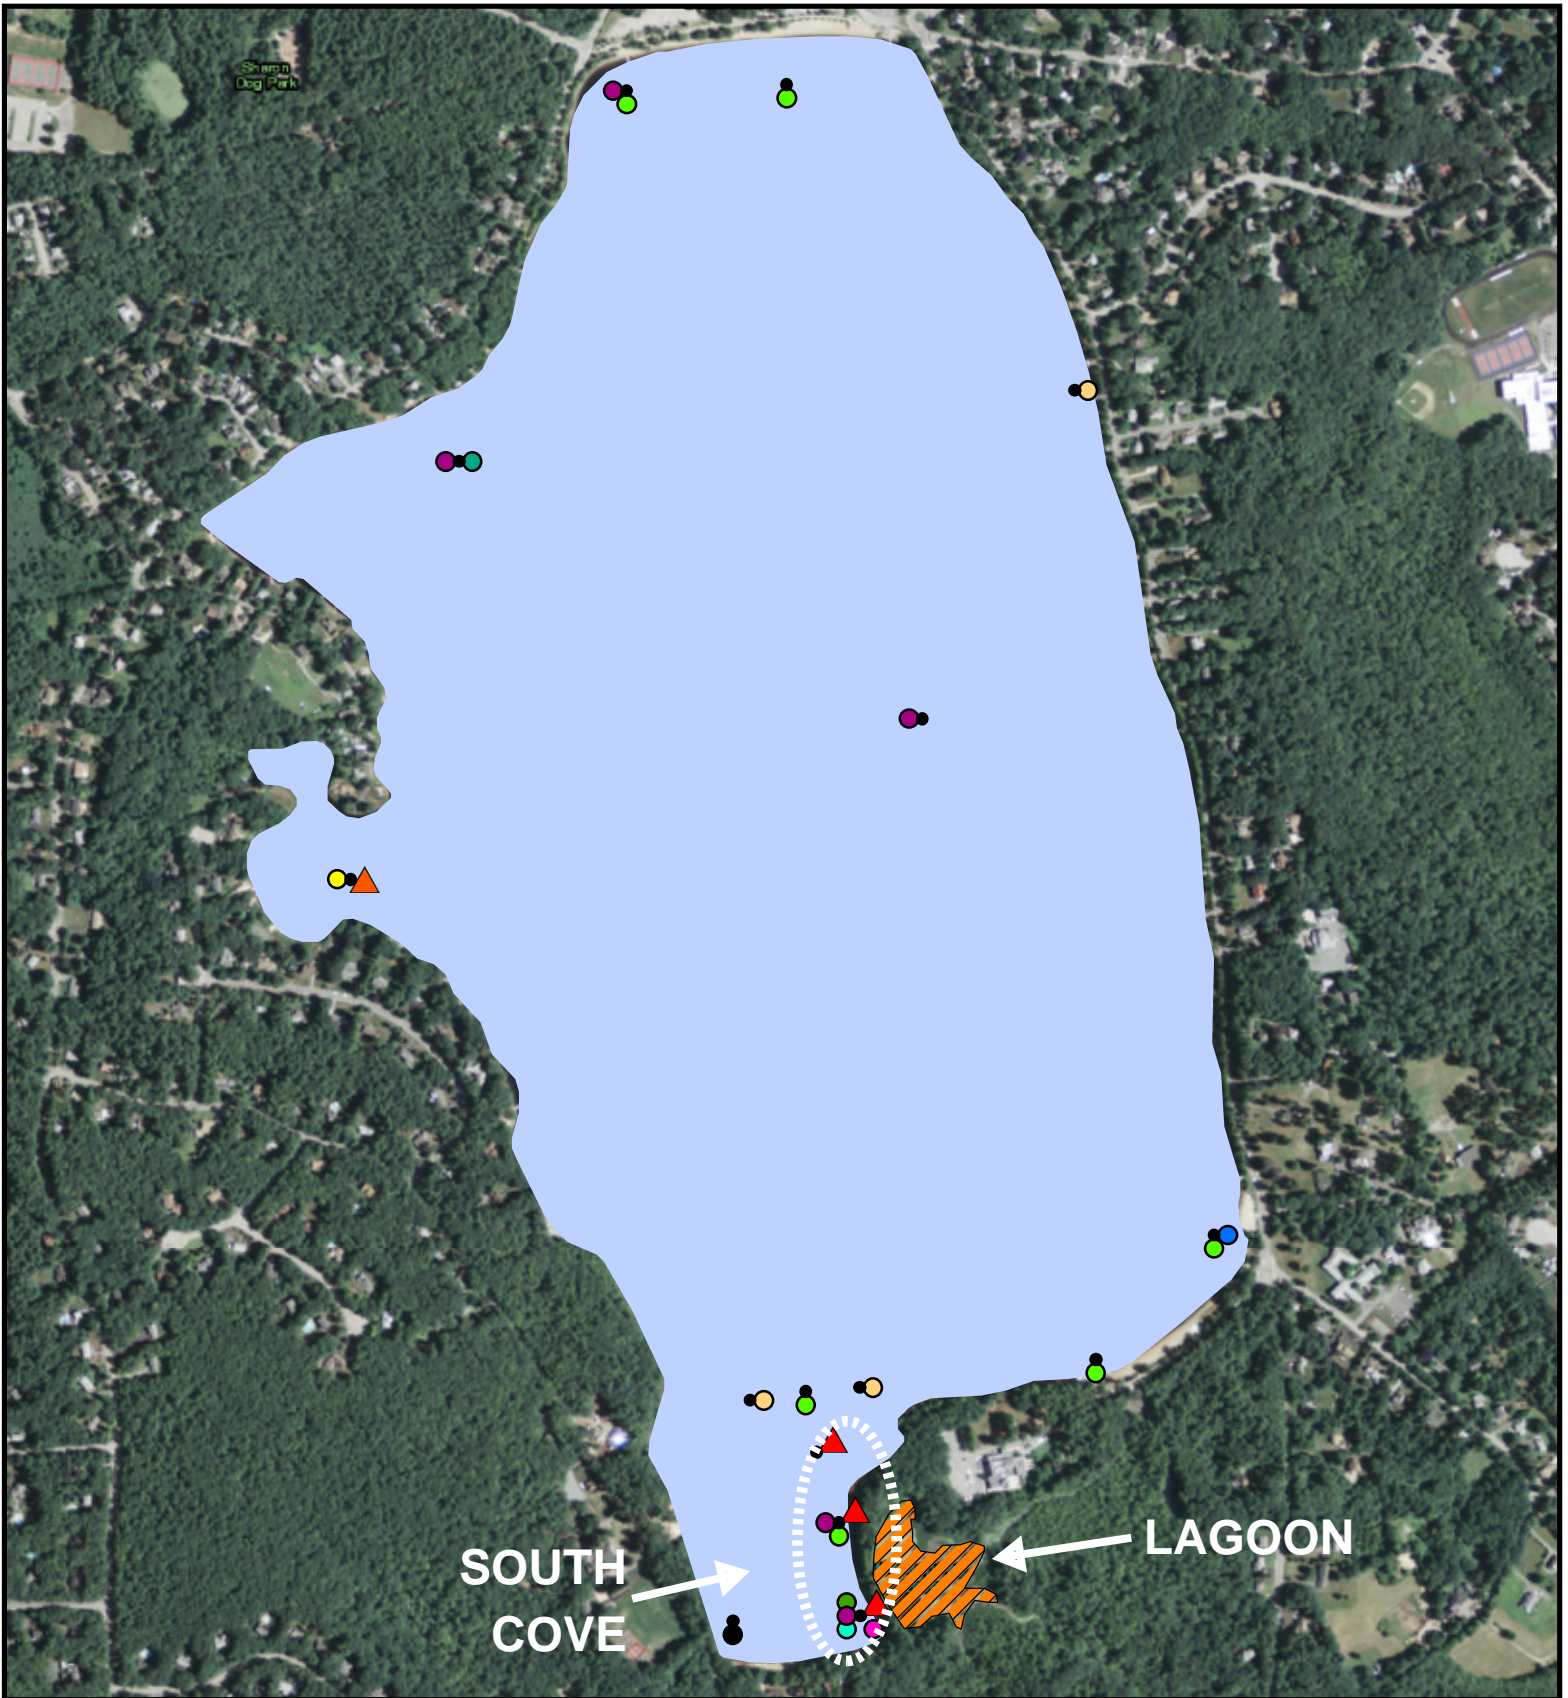

1:11,000

Map Date: 08/31/18
Prepared by: MS
Office: SHREWSBURY, MA

Lake Massapoag

Fanwort and Variable milfoil Locations

Legend:

Legend

Dense fanwort with dense waterlily around shoreline

Scattered fanwort patches

Sparse variable milfoil plants within shallow water

FIGURE:	SURVEY DATE:	MAP DATE:
1	9/11/17	9/15/17

SOLITUDE
LAKE MANAGEMENT

590 LAKE STREET
SHREWSBURY, MASSACHUSETTS 01545
PHONE: (508) 865-1000
WEB: WWW.SOLITUDELAKEMANAGEMENT.COM

Lake Massapoag
Vegetation Survey

FIGURE:	SURVEY DATE:	MAP DATE:
1	9/12/16	11/11/16

Legend:

Variable milfoil	Sample Location
Fanwort	Ribbon-leaf pondweed
Dense Fanwort & White lily	Claspingleaf pondweed
Yellow lily	Tapegrass
Marsh seedbox	Snailseed pondweed
Stonewort	Floating bladderwort
Muskgrass	Common bladderwort